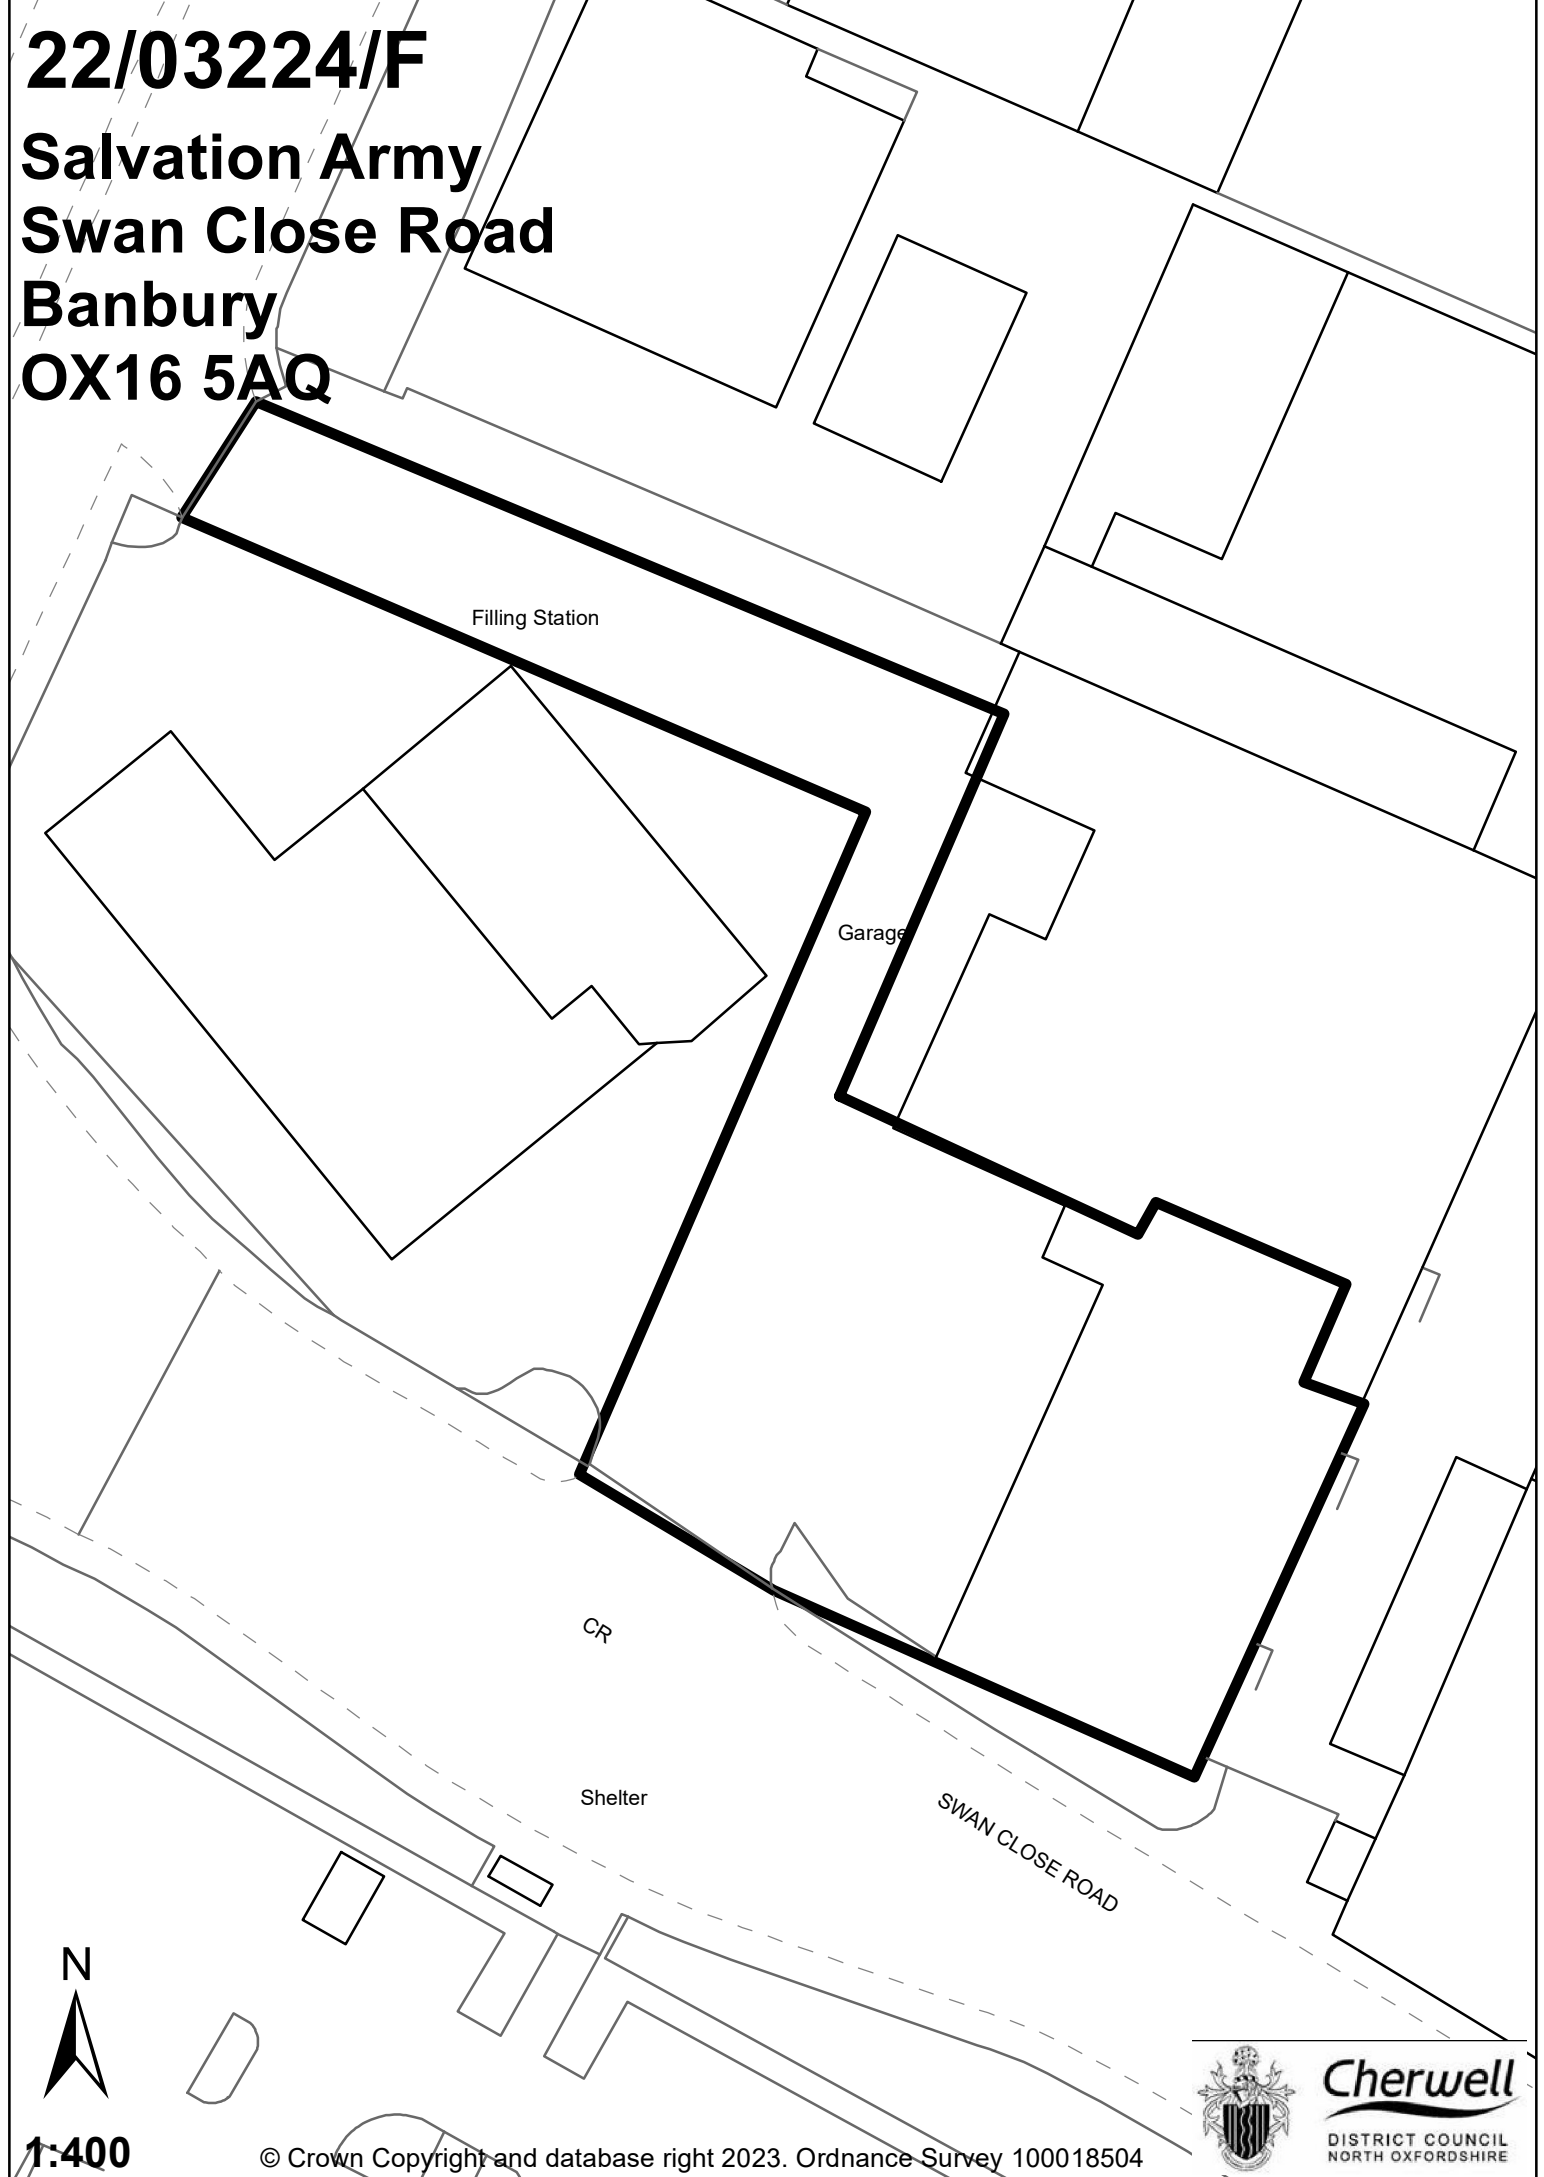

**22/03224/F**

**Salvation Army  
Swan Close Road  
Banbury  
OX16 5AQ**

Filling Station

Garage

CR

Shelter

SWAN CLOSE ROAD

**1:400**